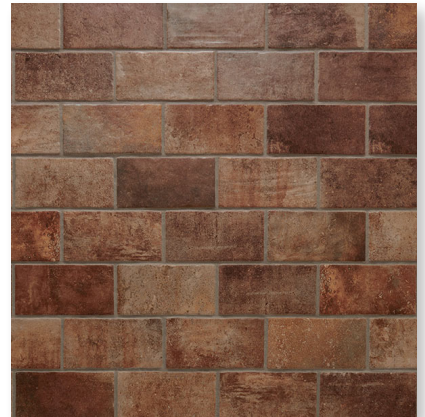

# TERRA BRICK

STOCK SIZES

5"x10"

## AVAILABLE COLORS

*Beige*

*Grey*

*Mud*

*Ocra*

*Old Brown*

*Old Red*

*Total White*

Grey | 5"x10"

*Mud* | 5"x10"

**Old Brown | 5"x10"**

*Old Red* | 5"x10"