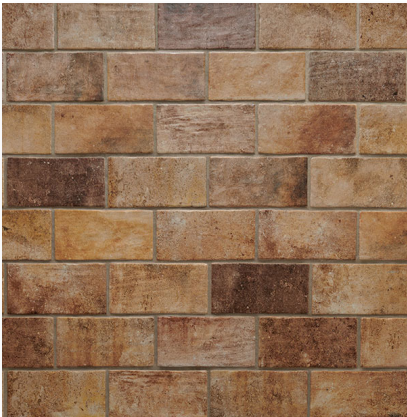

# TERRA BRICK

STOCK SIZES

5"x10"

## AVAILABLE COLORS

*Beige*

*Grey*

*Mud*

*Ocra*

*Old Brown*

*Old Red*

*Total White*

Grey | 5"x10"

*Mud* | 5"x10"

**Old Brown | 5"x10"**

*Old Red* | 5"x10"