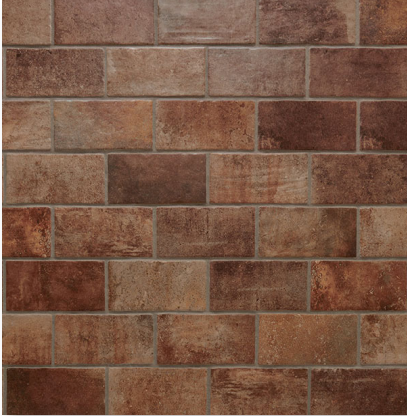

# TERRA BRICK

STOCK SIZES

5"x10"

## AVAILABLE COLORS

*Beige*

*Grey*

*Mud*

*Ocra*

*Old Brown*

*Old Red*

*Total White*

Grey | 5"x10"

*Mud* | 5"x10"

**Old Brown | 5"x10"**

*Old Red* | 5"x10"