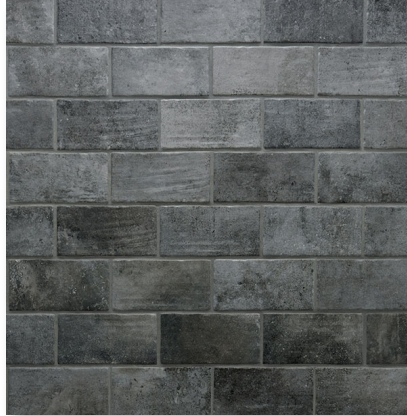

# TERRA BRICK

STOCK SIZES

5"x10"

## AVAILABLE COLORS

*Beige*

*Grey*

*Mud*

*Ocra*

*Old Brown*

*Old Red*

*Total White*

Grey | 5"x10"

*Mud* | 5"x10"

**Old Brown | 5"x10"**

*Old Red* | 5"x10"